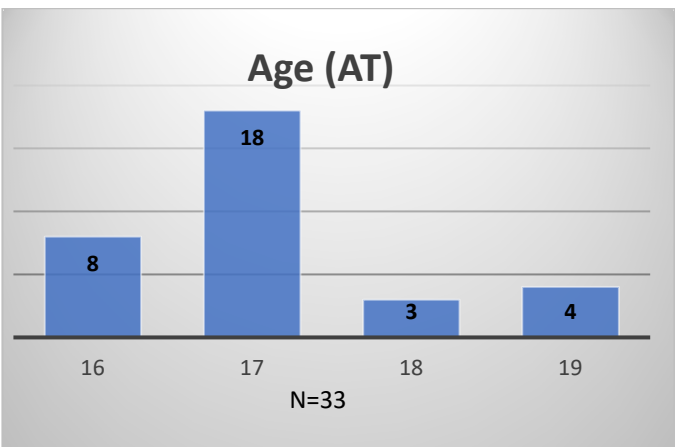

Daily Data Dashboard – November 7, 2024
Demographics for JTDC Population
Thursday Morning Midnight Count

Data sources: cFive Supervisor – Court Involved Population and RMIS – JTDC Population

Daily Data Dashboard – November 7, 2024
Demographics for JTDC Population
Thursday Morning Midnight Count