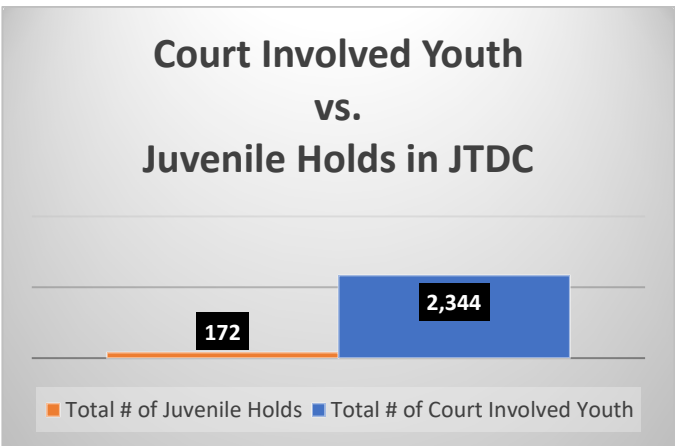

Daily Data Dashboard – November 7, 2024
Demographics for JTDC Population
Thursday Morning Midnight Count

Data sources: cFive Supervisor – Court Involved Population and RMIS – JTDC Population

Daily Data Dashboard – November 7, 2024
Demographics for JTDC Population
Thursday Morning Midnight Count