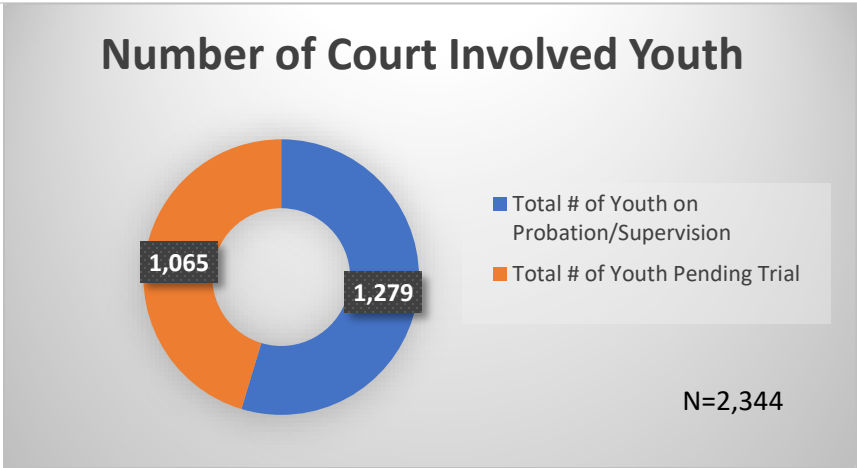

Daily Data Dashboard – November 7, 2024
Demographics for JTDC Population
Thursday Morning Midnight Count

Data sources: cFive Supervisor – Court Involved Population and RMIS – JTDC Population

Daily Data Dashboard – November 7, 2024
Demographics for JTDC Population
Thursday Morning Midnight Count