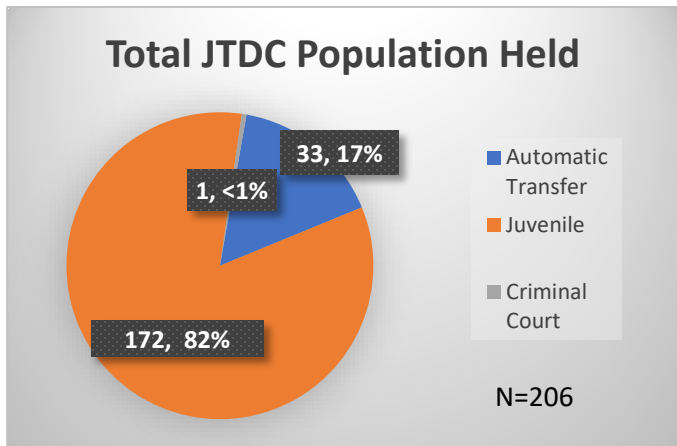

Daily Data Dashboard – November 7, 2024
Demographics for JTDC Population
Thursday Morning Midnight Count

Data sources: cFive Supervisor – Court Involved Population and RMIS – JTDC Population

Daily Data Dashboard – November 7, 2024
Demographics for JTDC Population
Thursday Morning Midnight Count