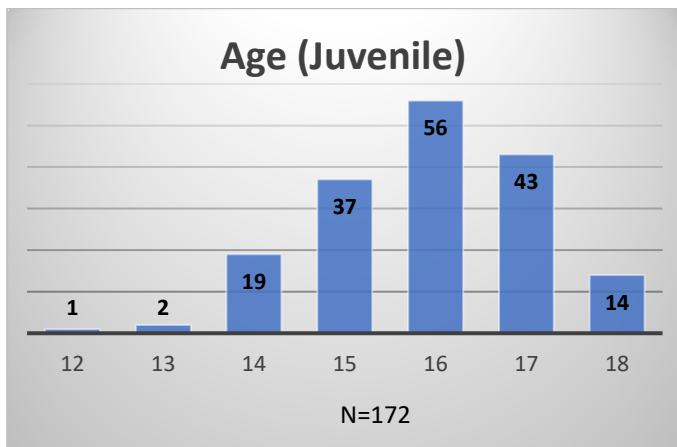

Daily Data Dashboard – November 7, 2024
Demographics for JTDC Population
Thursday Morning Midnight Count

Data sources: cFive Supervisor – Court Involved Population and RMIS – JTDC Population

Daily Data Dashboard – November 7, 2024
Demographics for JTDC Population
Thursday Morning Midnight Count